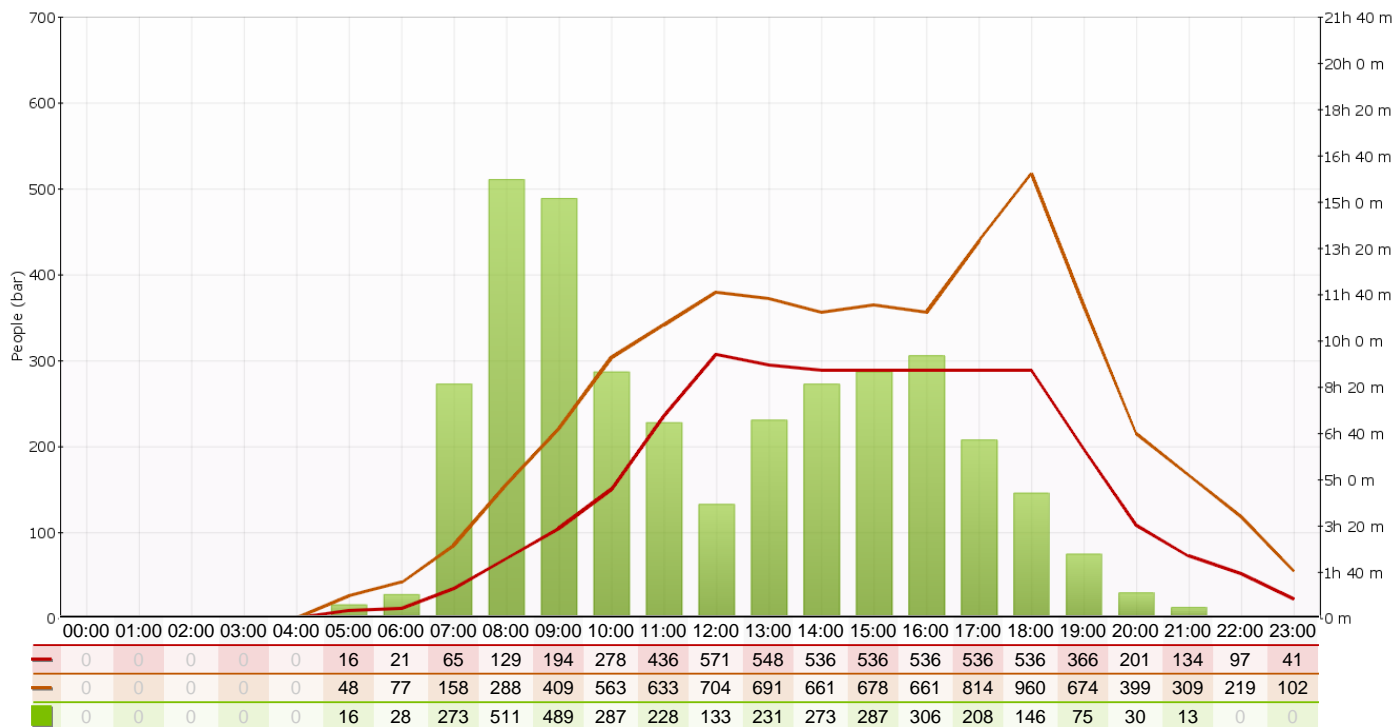

IN + Queue yesterday

- High queue (Total: 407)
- Queue (Total: 632)
- 9/30/13 In (Total: 241)

IN + Queue (day resolution)

- High Queue (Total: 5777)
- Queue (Total: 9048)
- In (Total: 3534)