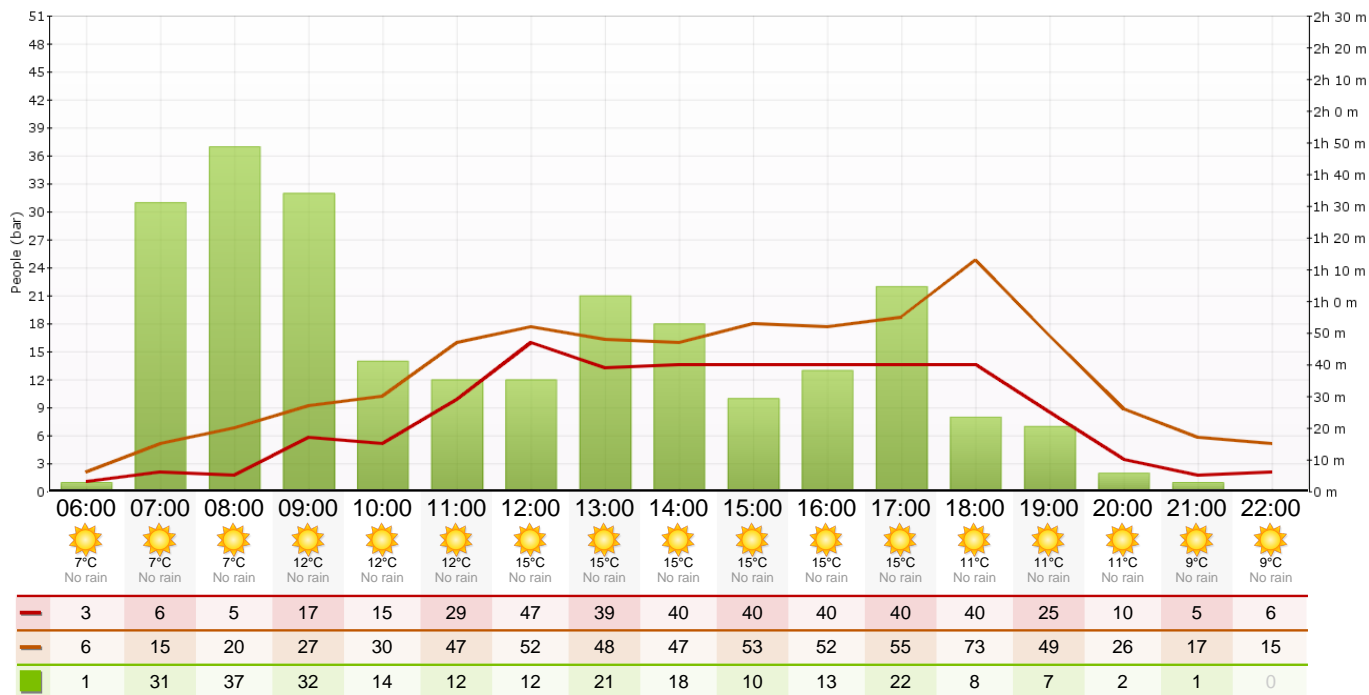

IN + Queue yesterday

- High queue (Total: 407)
- Queue (Total: 632)
- 9/30/13 In (Total: 241)

IN + Queue (day resolution)

- High Queue (Total: 5777)
- Queue (Total: 9048)
- In (Total: 3534)